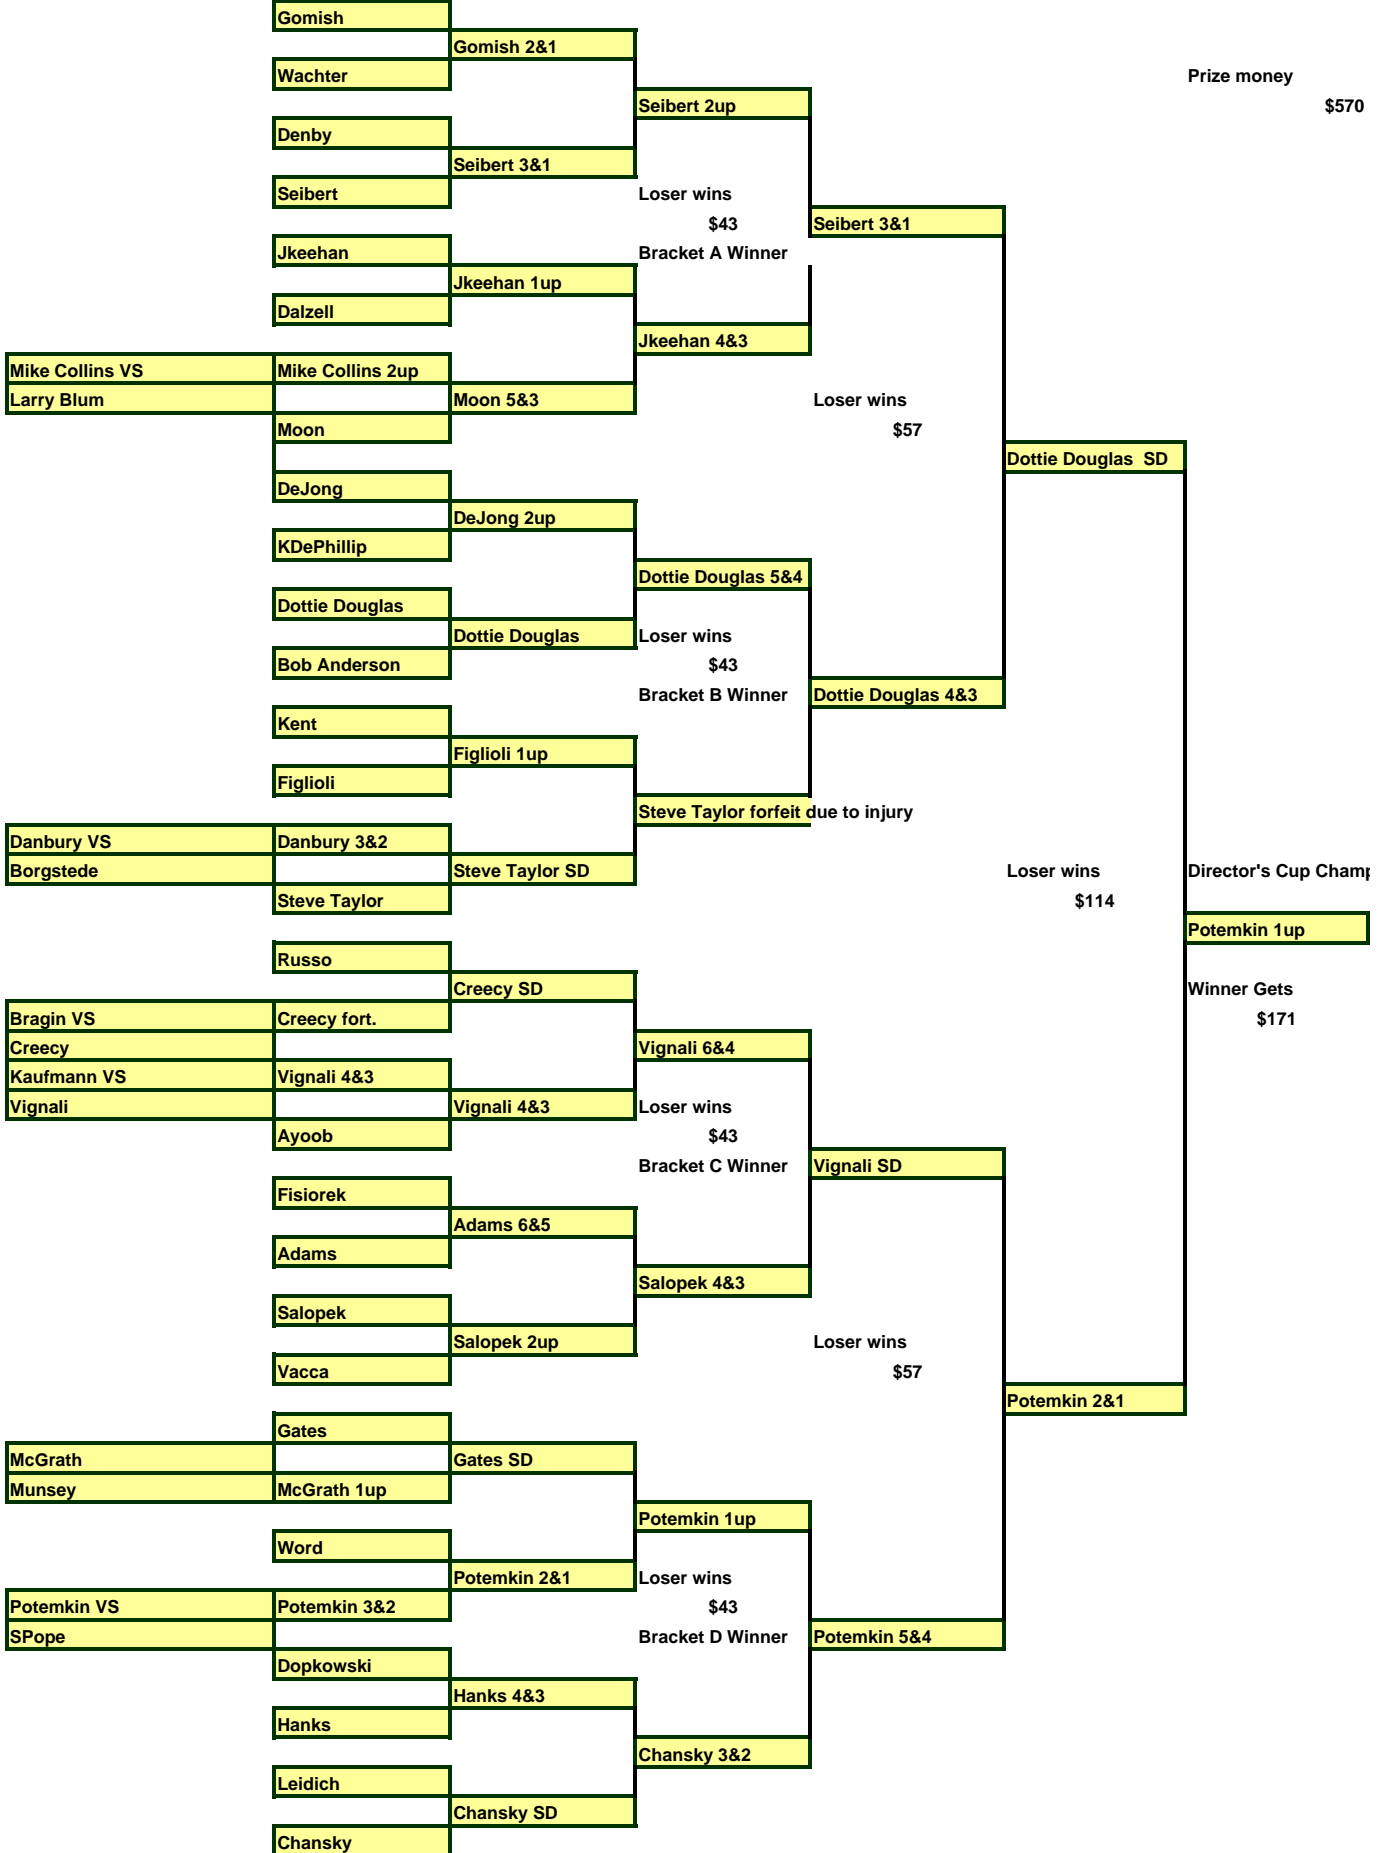

The Census Director's Cup Tournament for 2004

Playin round

Play Match by 6/18 Play match by 7/16 Play Match by 8/6 Play Match by 8/27 Play Match by 9/17

Prize money \$570

Director's Cup Champ \$114

Winner Gets \$171

pion