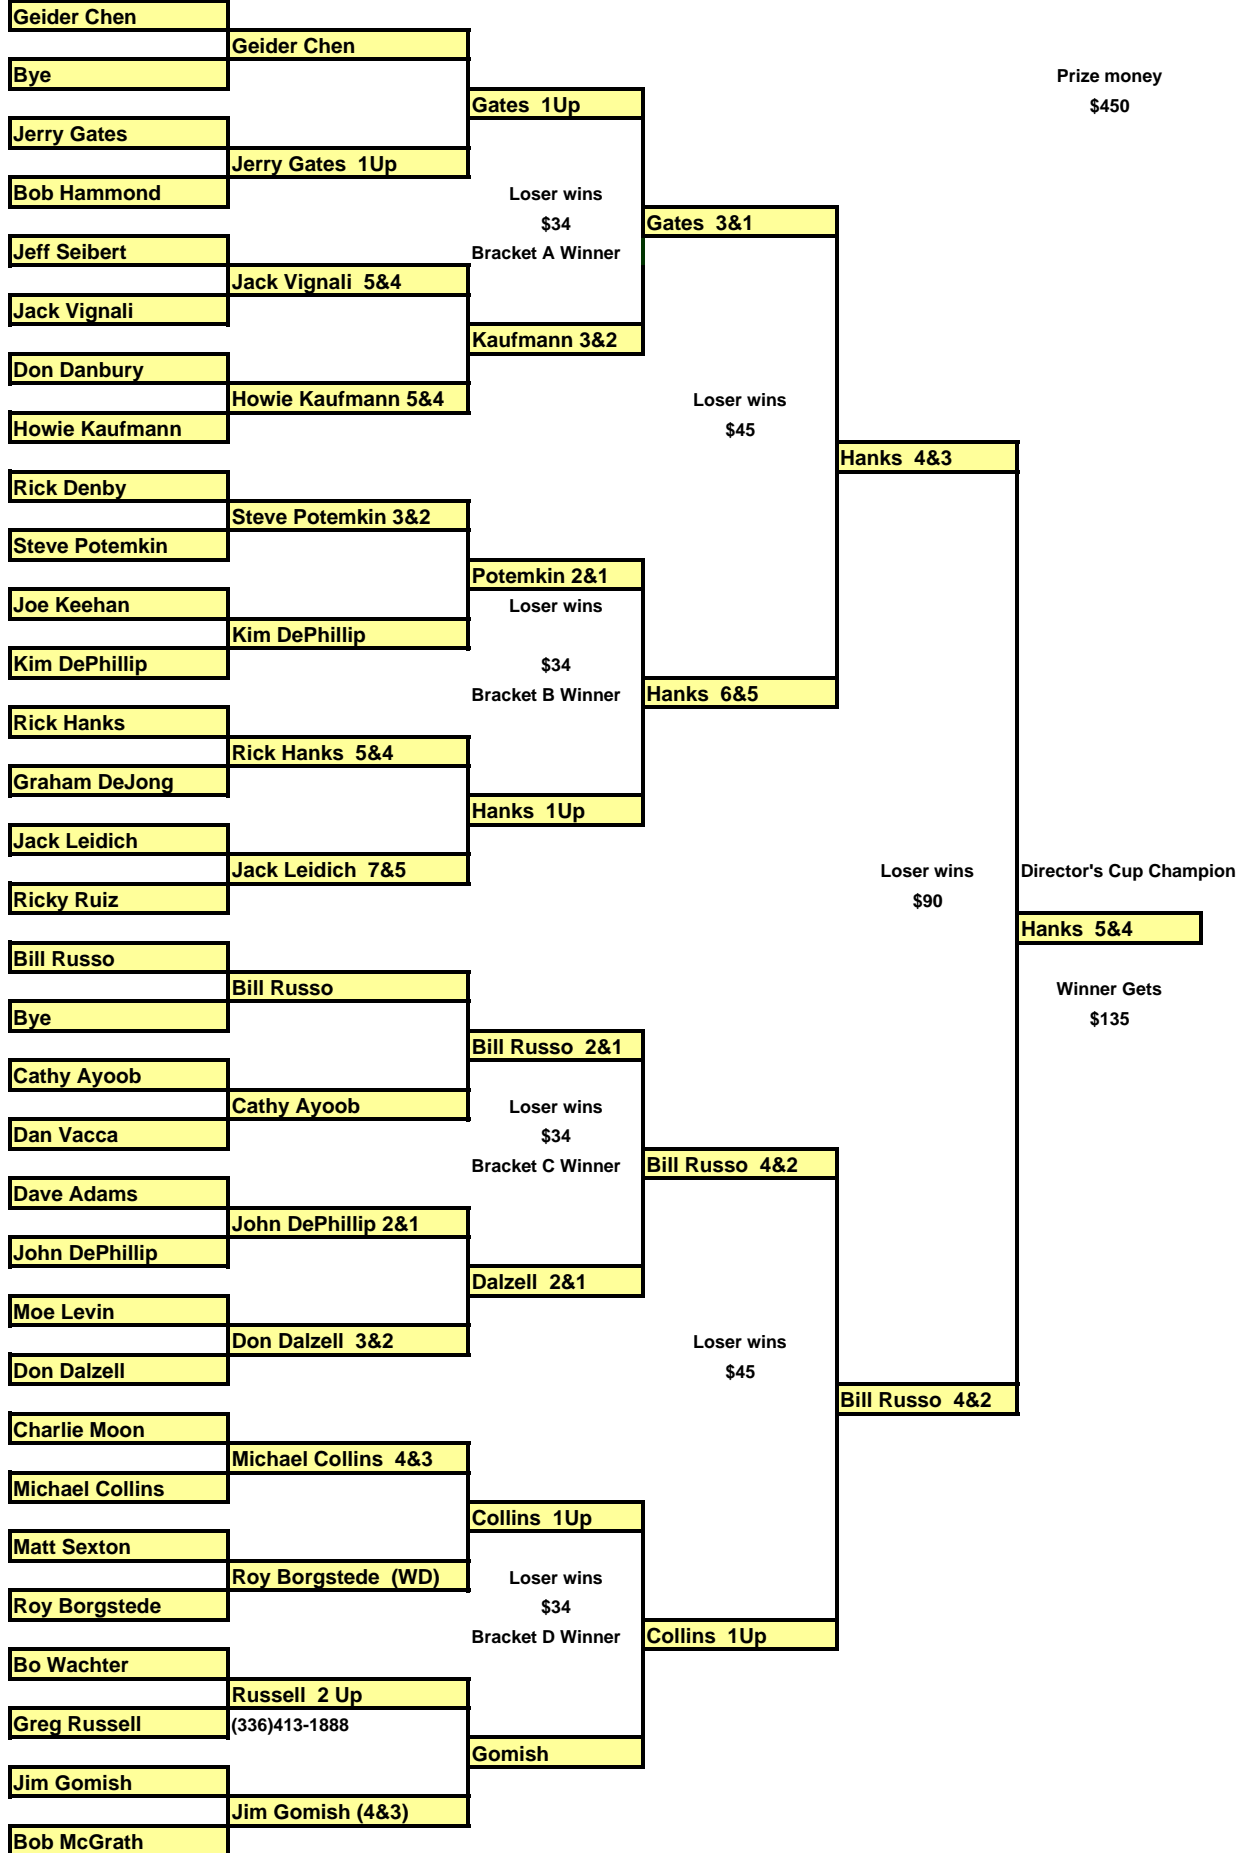

The Census Director's Cup Tournament for 2007

Play Match by 6/15

Play match by 7/13

Play Match by 8/3

Play Match by 8/24

Play Match by 9/14

Prize money
\$450

Director's Cup Champion

Winner Gets
\$135